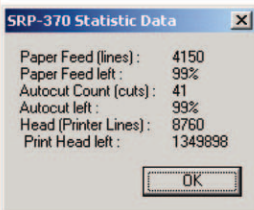

✓ Feeding line count
✓ Cutting count